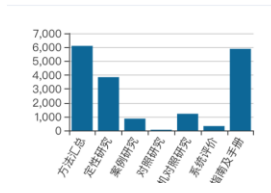

ESS 循证社会科学数据库

锐研循证社会科学数据库（RINGDATA-ESS）是国内社会科学领域的首个循证研究数据库，涵盖中国社会科学领域各类循证实践的证据，涉及社会工作、心理学、教育、司法、管理、环境健康、公共卫生等多个领域。证据的分类包括方法汇总、定性研究、案例研究、对照研究、随机对照研究、系统评价、指南及手册等。证据可按关键词组合、PICOS 等方法进行高级检索。

ESS 循证社会科学数据库

请输入内容 高级搜索

ESS 循证社会科学数据库

请输入内容

- 年份
  - 2020年 (482)
  - 2019年 (4947)
  - 2018年 (2407)
  - 2017年 (1386)
- 开始时间 - 结束时间
- 更多
- 语言
  - 中文 (7239)
  - 英文 (2.72万)
- 内容
  - 拥有全文 (0)
- 来源数据库
  - Web of Science (2.54万)
  - CNKI (9039)

您的检索: 主题: 抗疫证据

为您找到 34439 条, 当前显示前一万条, 更多结果请通过条件进行筛选

☐ 选中当前页   ☐ 详情

Effects of Church-Based Parent-Child Abstinence-Only Interventions on Adolescents' Sexual Behaviors

来源: JOURNAL OF ADOLESCENT HEALTH 作者: Jemmott, Loretta S. Jemmott, John B.,...

Purpose: The aim of the study was to evaluate the efficacy of faith-based and nonfaith-based parent-child abstinence-only interventions in reducing sexual risk behavior among young African American adole

发布时间: 2020-01-01

T细胞斑点试验在HIV/AIDS合并肺结核中的临床诊断价值

来源: 当代医学, 作者: 柯晶明 龚云河 王珂

目的 探讨T细胞斑点试验(T-SPOT.TB)在诊断HIV/AIDS合并肺结核患者中的临床应用价值。方法 选择2015年3月至2018年10月本院收治的HIV/AIDS疑似肺结核患者148例为研究对象,其中诊断结核组52例,非结核组96例,对两组患者进行T-SPOT.TB、PPD、痰菌检测(涂片/培养),探索T-SPOT.TB在HIV/AIDS合并肺结核检测的敏感性、特异性以及不同CD4+T淋巴

发布时间: 2020-01-01

Effects of Church-Based Parent-Child Abstinence-Only Interventions on Adolescents' Sexual Behaviors.

来源: The Journal of adolescent health : offic... 作者: Jemmott Loretta S Jemmott John B Ica...

PURPOSE(#br)The aim of the study was to evaluate the efficacy of faith-based and nonfaith-based parent-child abstinence-only interventions in reducing sexual risk behavior among young African

抗疫精选

热点趋势

分类