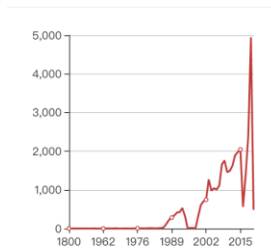

ESS 循证社会科学数据库

锐研循证社会科学数据库（RINGDATA-ESS）是国内社会科学领域的首个循证研究数据库，涵盖中国社会科学领域各类循证实践的证据，涉及社会工作、心理学、教育、司法、管理、环境健康、公共卫生等多个领域。证据的分类包括方法汇总、定性研究、案例研究、对照研究、随机对照研究、系统评价、指南及手册等。证据可按关键词组合、PICOS 等方法进行高级检索。

ESS 循证社会科学数据库

请输入内容 高级搜索

ESS 循证社会科学数据库

请输入内容

- 年份
  - 2020年 (482)
  - 2019年 (4947)
  - 2018年 (2407)
  - 2017年 (1386)
- 开始时间 - 结束时间
- 更多
- 语言
  - 中文 (7239)
  - 英文 (2.72万)
- 内容
  - 拥有全文 (0)
- 来源数据库
  - Web of Science (2.54万)
  - CNKI (9039)

您的检索: 主题: 抗疫证据

为您找到 34439 条, 当前显示前一万条, 更多结果请通过条件进行筛选

☐ 选中当前页   ☐ 详情

Effects of Church-Based Parent-Child Abstinence-Only Interventions on Adolescents' Sexual Behaviors

来源: JOURNAL OF ADOLESCENT HEALTH 作者: Jemmott, Loretta S. Jemmott, John B.,...

Purpose: The aim of the study was to evaluate the efficacy of faith-based and nonfaith-based parent-child abstinence-only interventions in reducing sexual risk behavior among young African American adole

发布时间: 2020-01-01

T细胞斑点试验在HIV/AIDS合并肺结核中的临床诊断价值

来源: 当代医学, 作者: 柯晶明 龚云河 王珂

目的 探讨T细胞斑点试验(T-SPOT.TB)在诊断HIV/AIDS合并肺结核患者中的临床应用价值。方法 选择2015年3月至2018年10月本院收治的HIV/AIDS疑似肺结核患者148例为研究对象,其中诊断结核组52例,非结核组96例,对两组患者进行T-SPOT.TB、PPD、痰菌检测(涂片/培养),探索T-SPOT.TB在HIV/AIDS合并肺结核检测的敏感性、特异性以及不同CD4+T淋巴

发布时间: 2020-01-01

Effects of Church-Based Parent-Child Abstinence-Only Interventions on Adolescents' Sexual Behaviors.

来源: The Journal of adolescent health : offic... 作者: Jemmott Loretta S Jemmott John B Ica...

PURPOSE(#br)The aim of the study was to evaluate the efficacy of faith-based and nonfaith-based parent-child abstinence-only interventions in reducing sexual risk behavior among young African

抗疫精选

热点趋势

分类