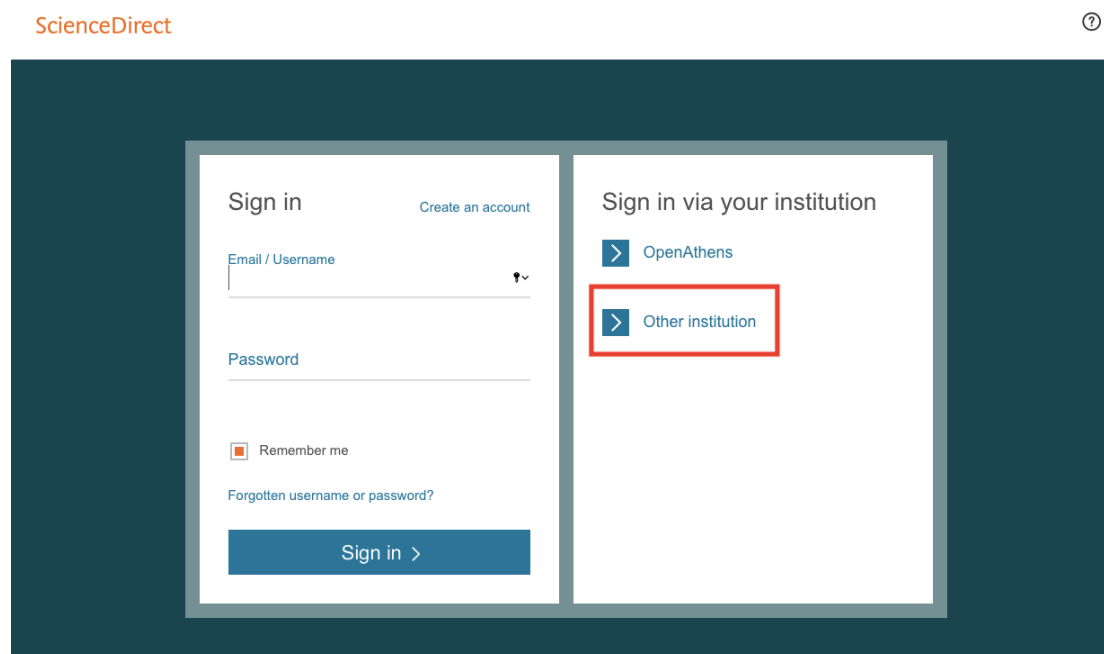

ELSEVIER 数据库

Step①: 使用非同济大学 IP 地址打开浏览器, 输入 <https://www.sciencedirect.com/>。点开右上角图标, 选择 sign in--other institution, 进入身份联盟选择页面。