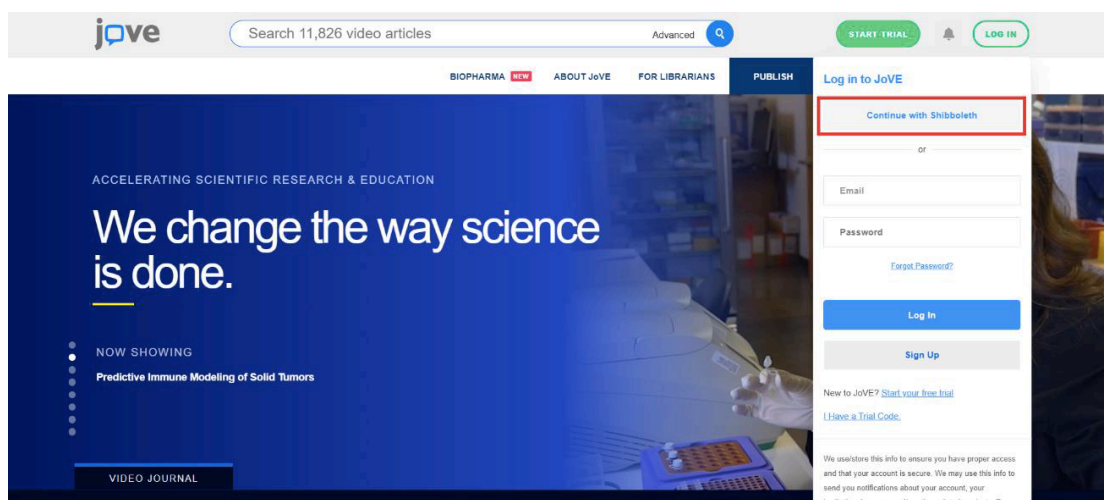

JoVE数据库

Step①: 使用非同济大学 IP 地址打开浏览器,输入 <https://www.jove.com>, 点击右上角 LOG IN, 进入 log in to JoVE 下拉菜单, 在下拉菜单中选择 _Continue with Shibboleth。

Step②: 学校选择界面, 点击 select an Institution,在下拉框中选择 Tongji University, 点击 GO TO LOGIN。

joVE Search 11,912 video articles Advanced START TRIAL LOG IN

BIOPHARMA ABOUT JoVE FOR LIBRARIANS PUBLISH VIDEO JOURNAL SCIENCE EDUCATION

You can use Shibboleth or OpenAthens to sign into JoVE if your institution has registered to allow access. Please select your institution from the list of registered identity providers below: